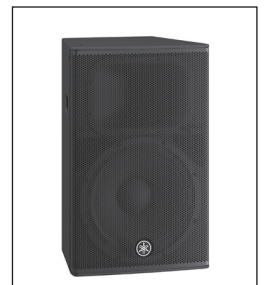

DHR15

Powered Loudspeaker

The DHR15 is a 2-way bi-amp powered loudspeaker equipped with a 15-inch woofer and a 1.4-inch HF driver, perfect for use as a main speaker. Combining a 1000W amplifier and high-performance DSP with the same plywood construction found on Yamaha's high-end DZR Series, the DHR15 offers best-in-class sound quality and durability.

DHR12M

Powered Loudspeaker